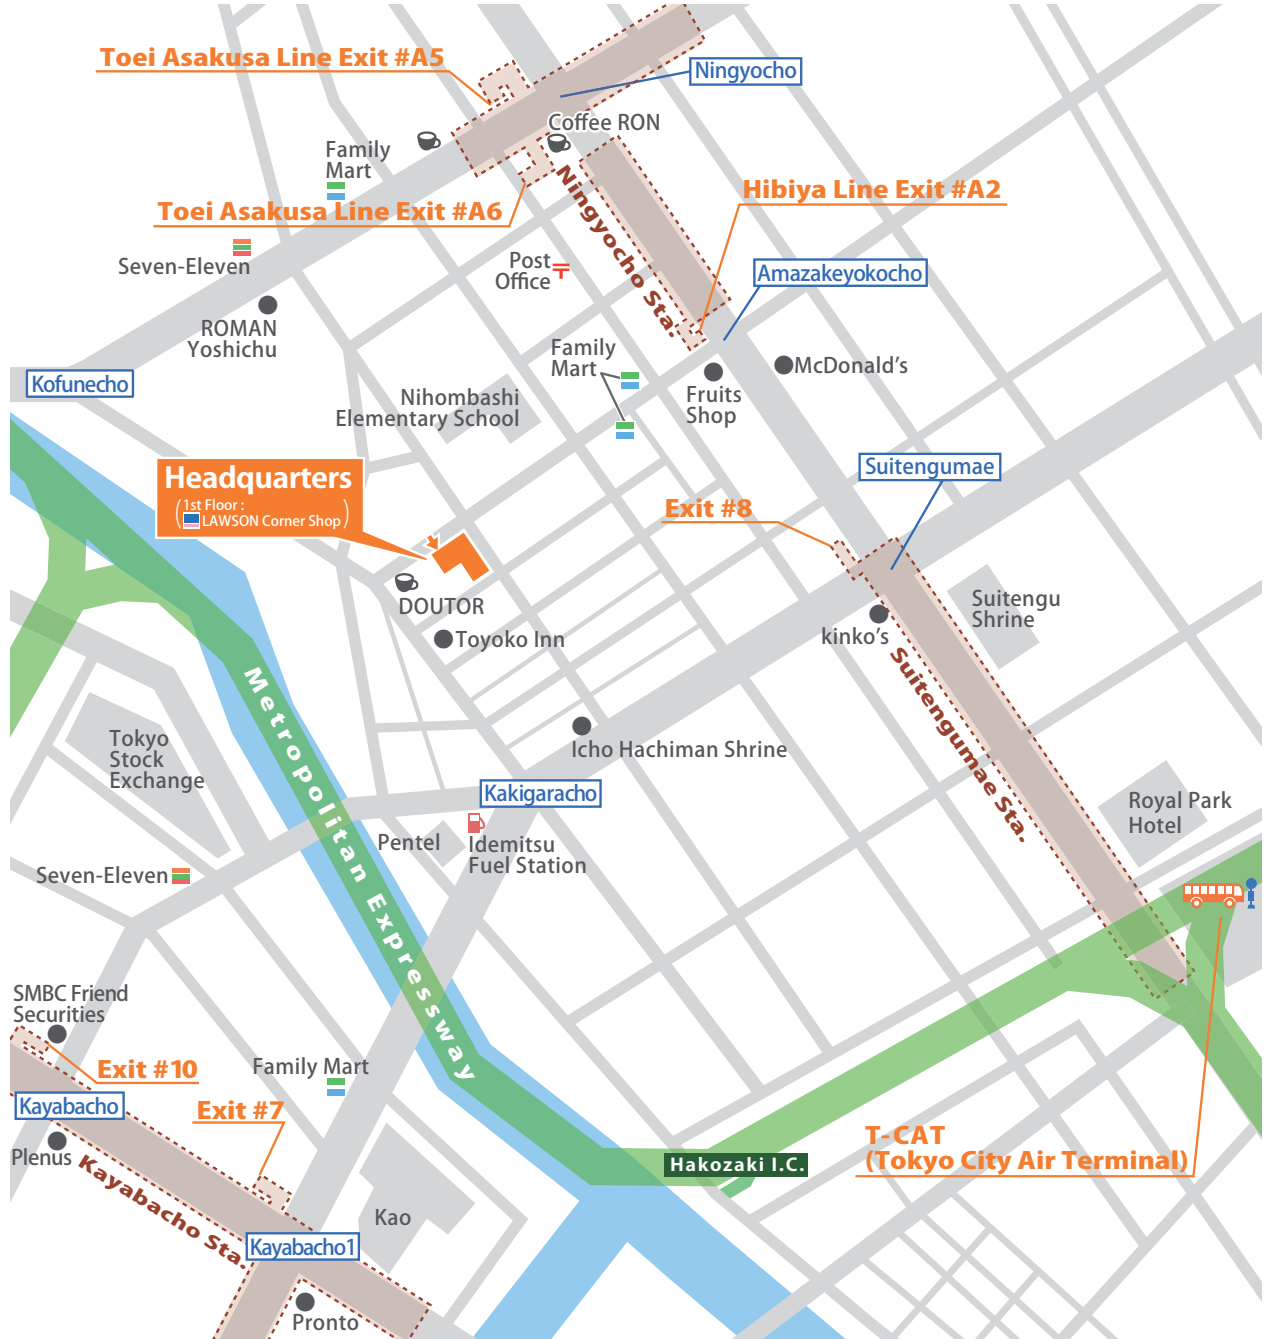

### From Tokyo station

Walk from JR Tokyo Station to Otemachi Station of the Tokyo metro Hanzomon Line. Take Hanzomon Line, and get off at Suitengumae Station. It will arrive at the headquarters in five minutes on foot from Suitengumae Station.

### From Narita Airport

Take Airport Limousine Bus bound for T-CAT (Tokyo City Air Terminal). It will arrive at the headquarters in ten minutes on foot from T-CAT.